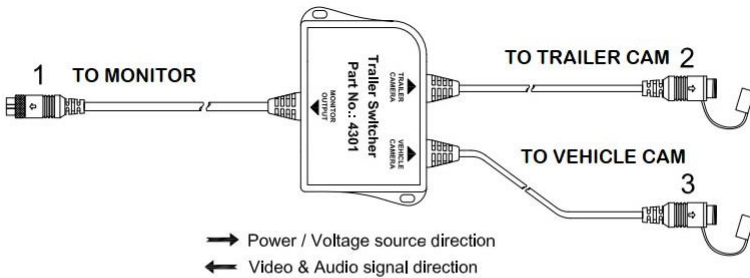

# 4301 Automatic camera switcher module for trailer camera applications

## Specifications:

1. Automatic activation and fits all vehicles
2. Both video and audio signal auto switching at the same time.
3. Built-in CVBS signal booster/driver.
4. Output video load standard 75 ohm
5. Power consumption max.: 0.7W /DC12V
6. Water & Dust resistant: IP67.

The Zorg Automatic Camera Switcher will change from the primary camera to the secondary camera automatically when the secondary camera is attached. No external power or switch is required.

Connector 1 Pin Configuration ( Aviation Connector )

Connector 2, 3 Pin Configuration ( Aviation Connector )

**NOTE:** When the Trailer Camera connection is not used, always use the supplied weather cap. Water intrusion and corrosion in this connector from lack of use of the cover is NOT covered under warranty.