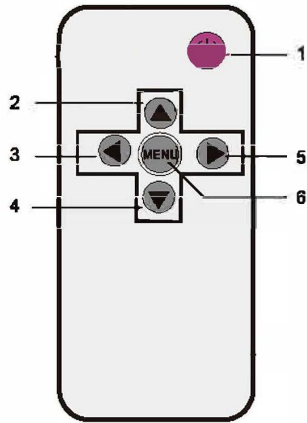

REMOTE CONTROL

- 1. Power
- 2. Up
- 3. Decrease
- 4. Down
- 5. Increase
- 6. MENU

3005 7" AHD / CVBS MONITOR

PACKING LIST

SN	NAMES	QUANTITY
1	Monitor	1
2	Remote control	1
3	User's Manual	1
4	Power Cable	1
5	Sun shade	1
6	Screws	4
7	U-bracket	1

Before operating the Monitor, please read this manual thoroughly and retain it for future reference.

^ SPECIFICATIONS ^

- 7 Inch AHD/CVBS Compatible Monitor
- Aspect Ratio: 16:9
- Screen Resolution 1024x600
- Backlight: LED 500cd/M
- Video Inputs: 3
- 1080P @ 25/30 FPS
- Independent Trigger Control
- Auto Ambient Light Dimming
- Supports PAL & NTSC Video in
- Power Supply: DV 9-36V, 12Vdc Out To Cameras

^ CONNECTION ^

^ MONITOR SPARE PARTS ^

^ MONITOR ^