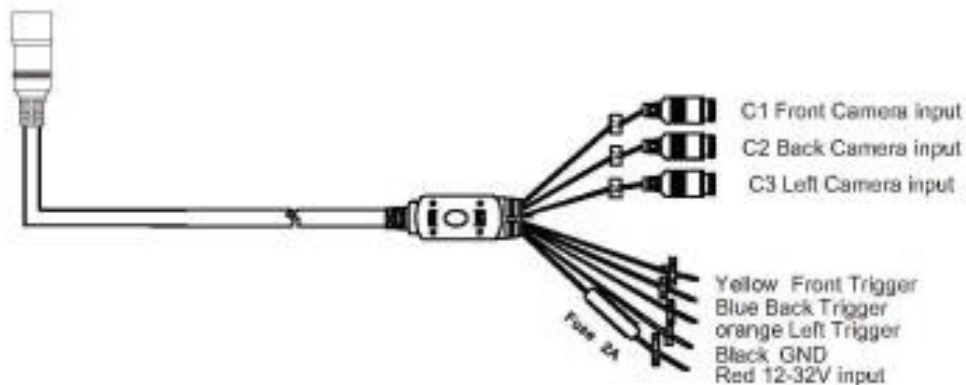

^ SPECIFICATIONS ^

- 7 Inch AHD/CVBS Compatible Monitor
- Aspect Ratio: 16:9
- Screen Resolution 1024x600
- Backlight: LED 500cd/M
- Video Inputs: 3
- 1080P @ 25/30 FPS
- Independent Trigger Control
- Auto Ambient Light Dimming
- Supports PAL & NTSC Video in
- Power Supply: DV 9-36V, 12Vdc Out To Cameras

^ CONNECTION ^