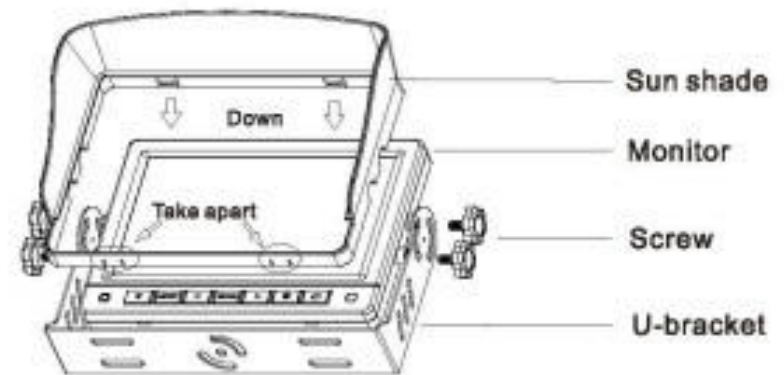

^ MONITOR SPARE PARTS ^