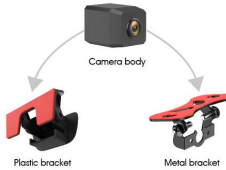

Zorg Mirrors Offer a Solution To Blocked View

Zorg's solution to Obstructed, Limited, or No View out of the rear of the vehicle starts with our 9.6" Full View Digital Rear View Mirror. It's Like Having a Rear window Only Better!

Touch Frame Technology Allows Full Control Without Smudges On The Screen

Never Have An Obstructed View Again. The Zorg 3302 High Resolution Monitor uses AHD Technology to provide the driver with a digital image of the road behind while driving, an automatic top down view when in reverse gear, and a DVR Recording of all events in the front of and behind the vehicle.

Features/Specs:

- 1080P AHD Front & Rear Cameras
- HD Image Correction For Night Viewing - No Glare
- Ultra High Brightness Panel (1500cd/m2)
- Mirror Supplies All Camera Power
- 23' (Extendable) Rear Camera Harness
- 33' Extension Cable included - 23+33= 56'
- 140 Degree Front View
- 120 Degree Rear View
- 11' Power harness from Mirror

DVR Features:

- 30Fps Recording Rate for smooth images
- Integrated App for iPhone & Android for wireless playback. (Search "Roadcam")
- Parking Mode, G-Force Shock Sensor, and delayed turn off mode.
- Includes 64GB Class D SD Card

Includes Standard Tombstone and Tri-Lobe Mounts. Additional Vehicle Mounting Brackets are available from Zorg.